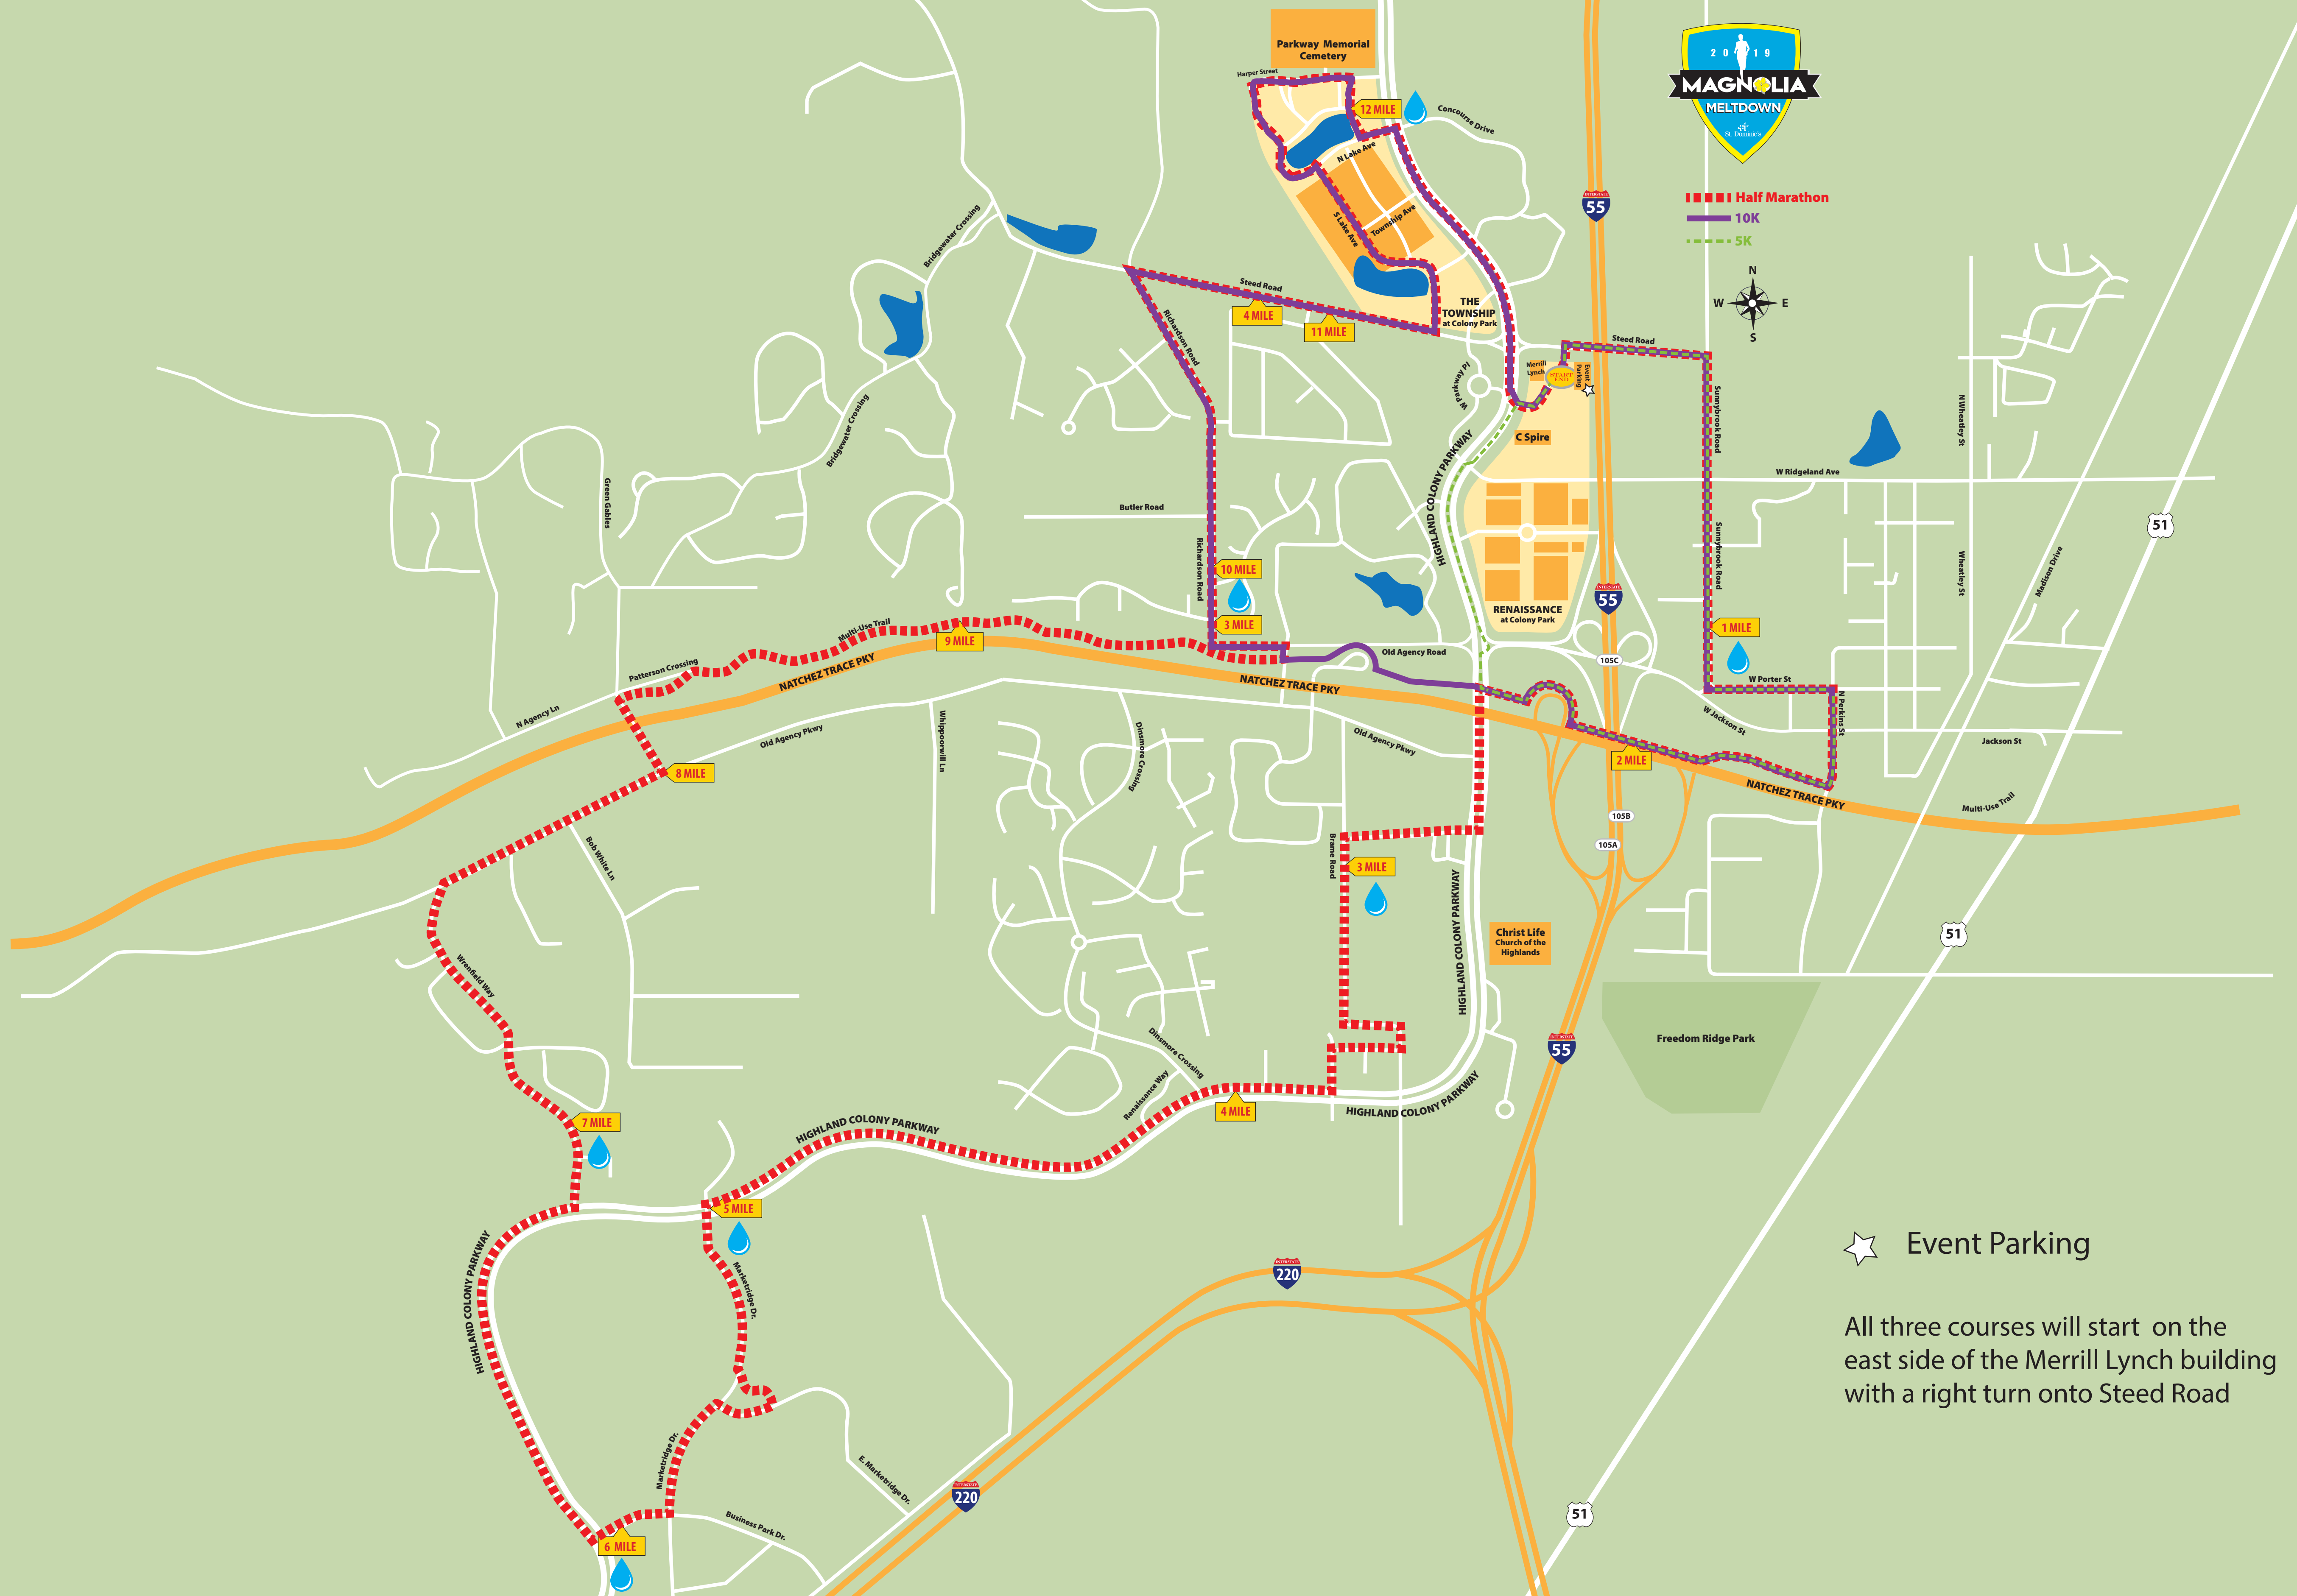

■ ■ ■ ■ Half Marathon  
— 10K  
- - - 5K

★ Event Parking

All three courses will start on the east side of the Merrill Lynch building with a right turn onto Steed Road