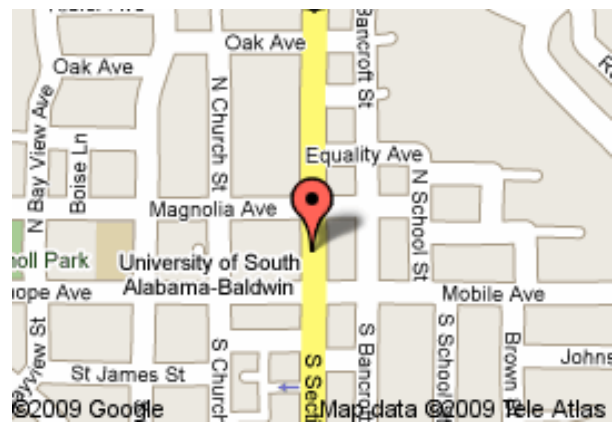

Race Day Parking Maps

See maps below for designated parking areas in downtown Fairhope. All locations listed are within easy walking distance of the race start. **No parking is allowed at Fairhope Municipal Pier.** The race course is located within a residential area, so the Grandman Triathlon race hosts insist that racers use parking available in downtown Fairhope.

Please do not park in residential yards or block driveways.
YOUR VEHICLE WILL BE TOWED!

Municipal Parking Deck
S. Section Street
Fairhope, AL

Fairhope Civic Center
161 North Section Street
Fairhope, AL 36532

Fairhope K-1 Center
100 South Church Street
Fairhope, AL 36532